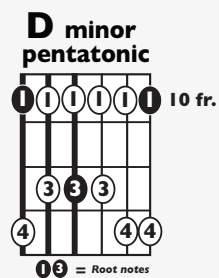

IN THE
STYLE OF...

“HERE”

by Alessia Cara

KEY: Dmi

TEMPO: 123 BPM

Chords

F	Gmi	Ami	Bb	C	Dmi
I	ii	iii	IV	V	vi

SONG FORM: Verse, Chorus, Verse, Chorus, Bridge, Chorus

Verse
Chorus
Bridge

Iconic Notation

Strum Pattern

Easy Strum Pattern

Solo Scale

Standard Notation

Strum Pattern

Easy Strum Pattern