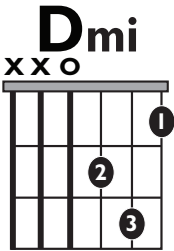

IN THE
STYLE OF...

“HERE”

by Alessia Cara

KEY: Dmi

TEMPO: 123 BPM

Chords

F	Gmi	Ami	Bb	C	Dmi
I	ii	iii	IV	V	vi

SONG FORM: Verse, Chorus, Verse, Chorus, Bridge, Chorus

Verse
Chorus
Bridge

Iconic Notation

Strum Pattern

Easy Strum Pattern

Solo Scale

Standard Notation

Strum Pattern

Easy Strum Pattern

Solo Scale