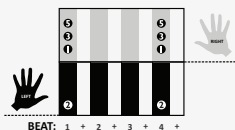

IN THE STYLE OF...

“HERE”

by Alessia Cara

KEY: Dmi

TEMPO: 123 BPM

Chords

F	Gmi	Ami	Bb	C	Dmi
I	ii	iii	IV	V	vi

SONG FORM: Verse, Chorus, Verse, Chorus, Bridge, Chorus

TONE SUGGESTIONS: Piano for standard rhythm. Vibes for easy rhythm.

Right hand chord stays the same while bass note moves. Note after / indicates bass note

Dmi

Dmi/C

Dmi/B

Dmi/B^b

Verse / / / / / | / / / / / | / / / / / | / / / / / :||

Chorus

Bridge

Iconic Notation

Comping Pattern

Easy Comping Pattern

D Minor Pentatonic Scale

Solo Scale

Standard Notation

Comping Pattern

Easy Comping Pattern

Solo Scale