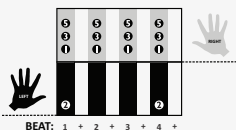

Iconic Notation

Comping Pattern