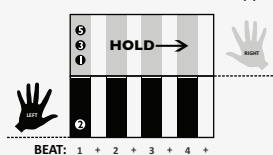

Ahhhs Pattern 44