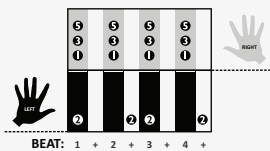

Iconic Notation

Verse / Chorus Pattern 11